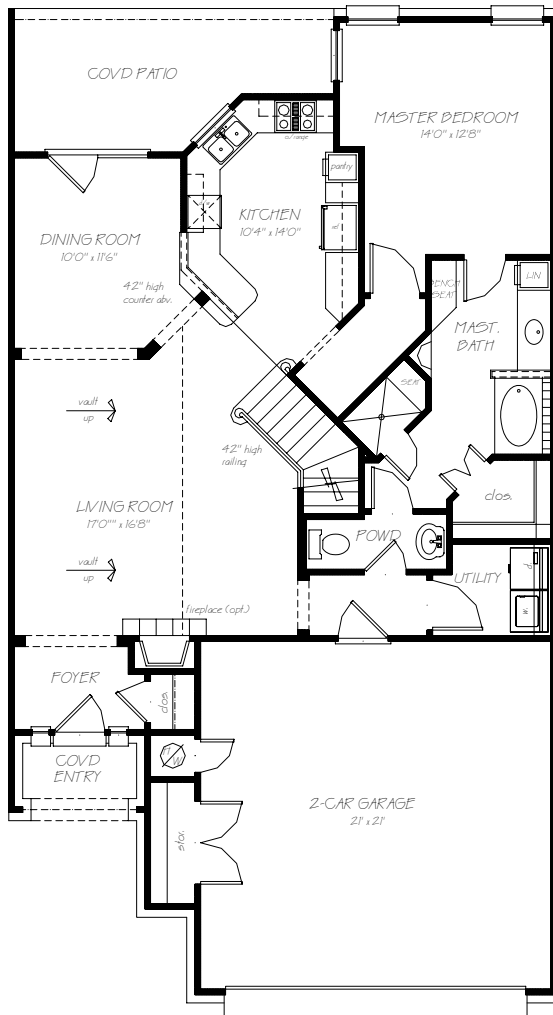

The VILLAGES at GREATHOUSE ESTATES

The Barrington

1598-1757+ sq ft
2-story, 3 bedroom (with optional loft)
2-1/2 bath, 2 car garage

Ground Floor

Second Floor

© Floorplans are the copyrighted material of William Brown, Design Services.
Floorplans may be reversed and square footage may vary slightly depending upon elevation.
Some features depicted are optional. Plans are subject to change without notice.