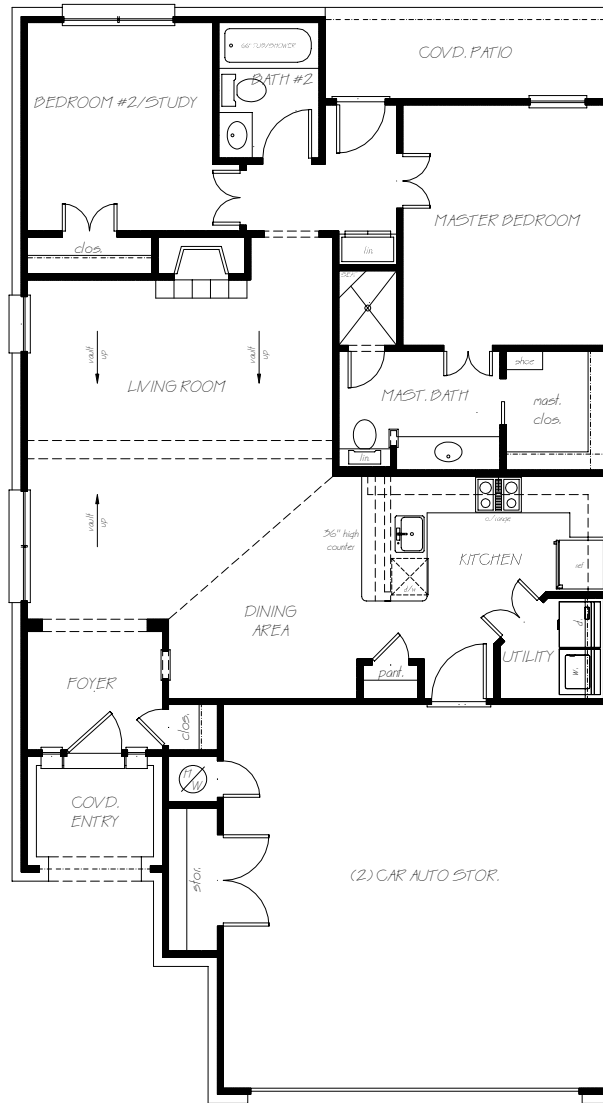

## *The Cambridge*

1215 sq ft  
1-story, 2 bedroom  
2 bath, 2 car garage

Floorplans may be reversed and square footage may vary slightly depending upon elevation.  
Some features depicted are optional. Plans are subject to change without notice.