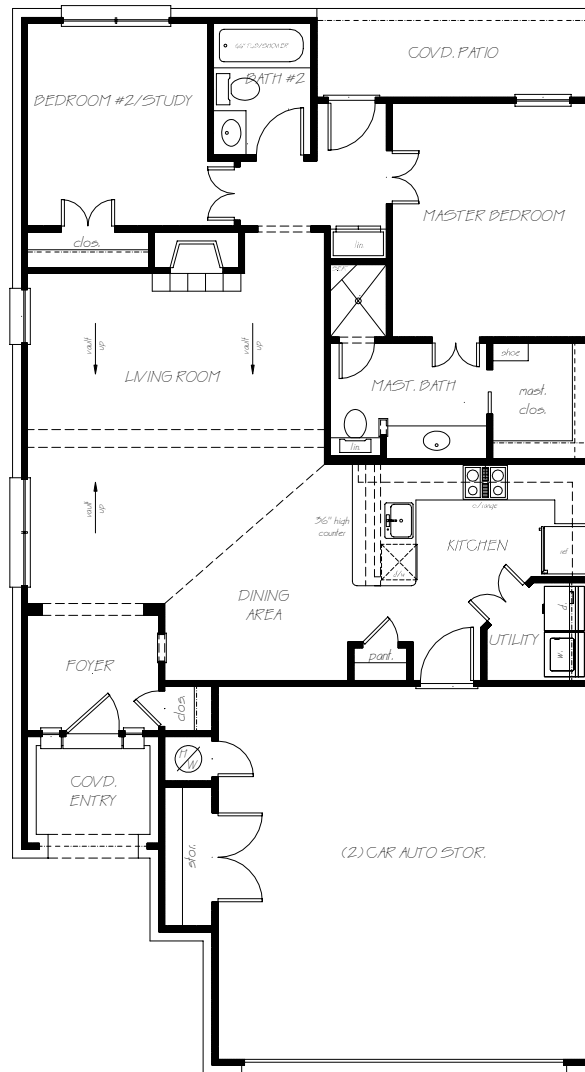

The VILLAGES at GREATHOUSE ESTATES

The Cambridge

1215 sq ft
1-story, 2 bedroom
2 bath, 2 car garage

Floorplans may be reversed and square footage may vary slightly depending upon elevation.
Some features depicted are optional. Plans are subject to change without notice.