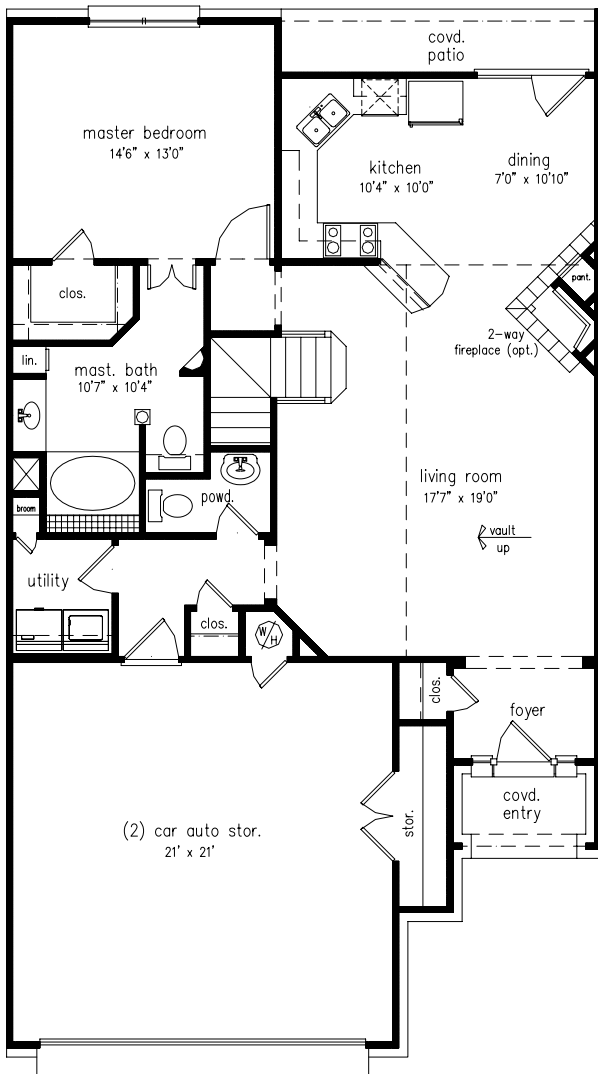

the *Villas* at *Heritage Pointe*

The Churchill

1467-1580+ sq ft
2-story, 2 bedroom (with optional loft)
2-1/2 bath, 2 car garage

Ground Floor

Second Floor

© Floorplans are the copyrighted material of William Brown, Design Services.
Floorplans may be reversed and square footage may vary slightly depending upon elevation.
Some features depicted are optional. Plans are subject to change without notice.