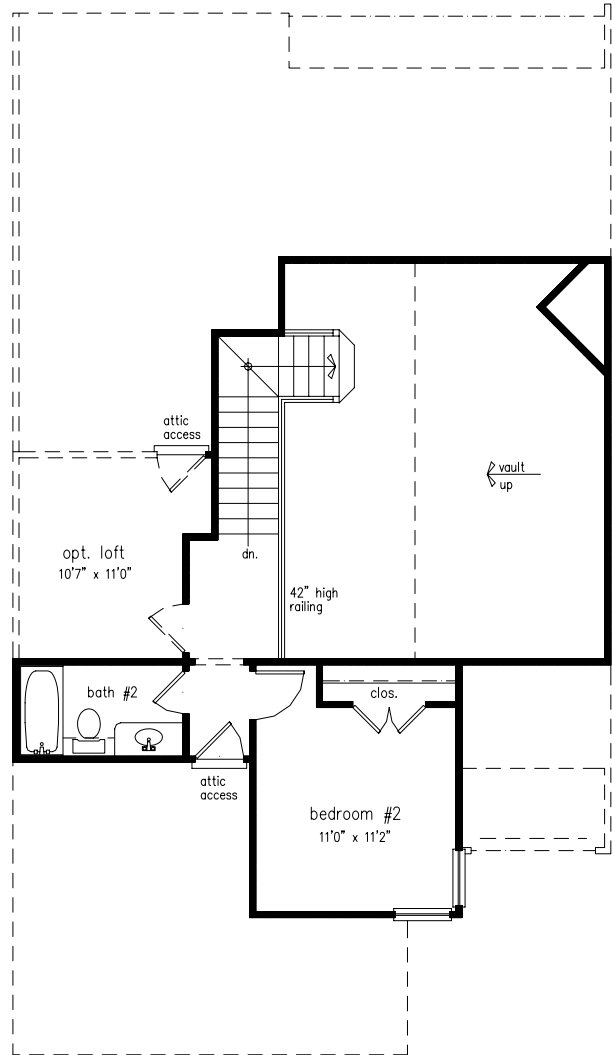

the *Villas* at *Heritage Pointe*

The Churchill

1467-1580+ sq ft
2-story, 2 bedroom (with optional loft)
2-1/2 bath, 2 car garage

Ground Floor

Second Floor

© Floorplans are the copyrighted material of William Brown, Design Services.
Floorplans may be reversed and square footage may vary slightly depending upon elevation.
Some features depicted are optional. Plans are subject to change without notice.