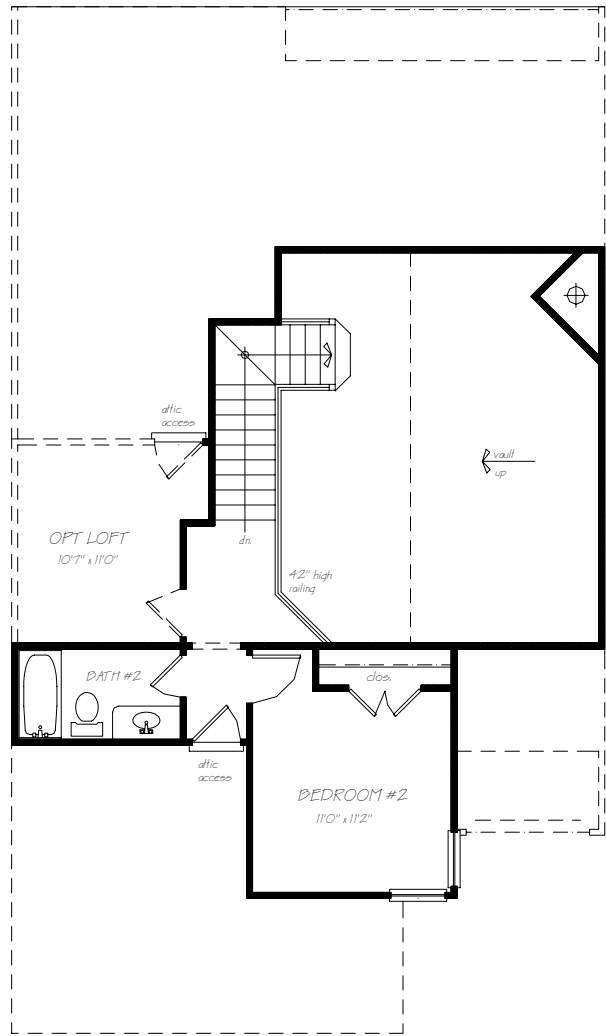

The VILLAGES at GREATHOUSE ESTATES

The Churchill

1467-1580 sq ft
 2-story, 2 bedroom (with optional loft)
 2-1/2 bath, 2 car garage

Ground Floor

Second Floor

© Floorplans are the copyrighted material of William Brown, Design Services.
 Floorplans may be reversed and square footage may vary slightly depending upon elevation.
 Some features depicted are optional. Plans are subject to change without notice.