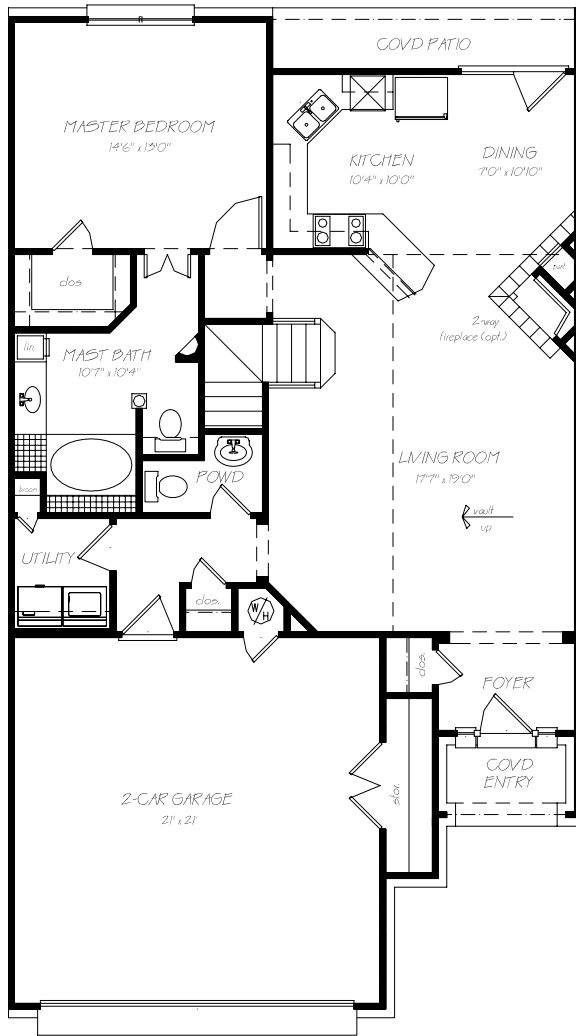

The VILLAGES at GREATHOUSE ESTATES

The Churchill

1467-1580 sq ft
 2-story, 2 bedroom (with optional loft)
 2-1/2 bath, 2 car garage

Ground Floor

Second Floor

© Floorplans are the copyrighted material of William Brown, Design Services.
 Floorplans may be reversed and square footage may vary slightly depending upon elevation.
 Some features depicted are optional. Plans are subject to change without notice.