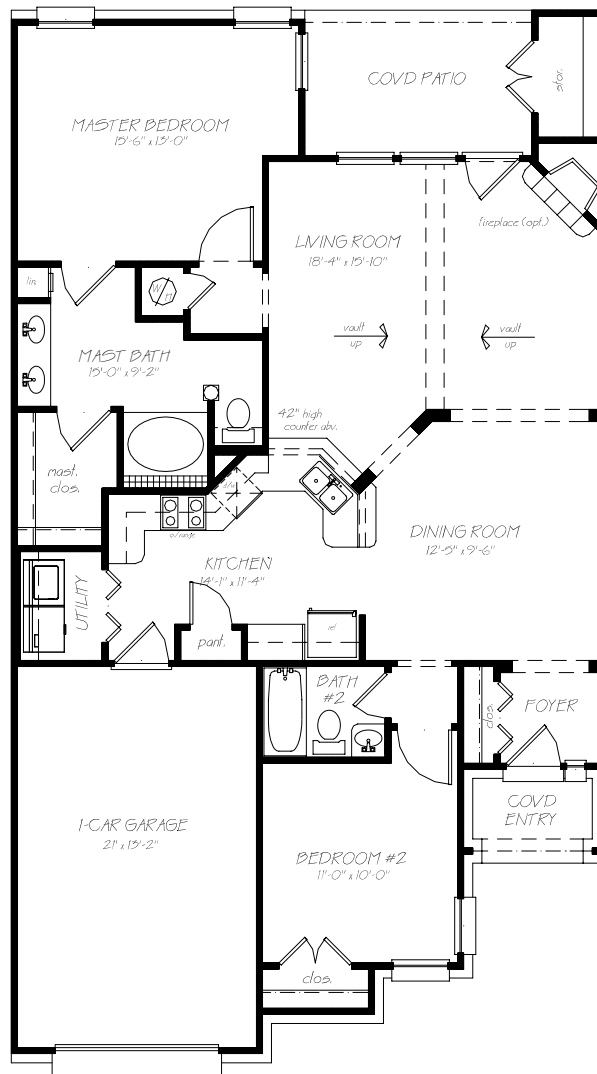

The VILLAGES at GREATHOUSE ESTATES

The Oxford

1332 sq ft
1-story, 2 bedroom
2 bath, 1 car garage

© Floorplans are the copyrighted material of William Brown, Design Services.
Floorplans may be reversed and square footage may vary slightly depending upon elevation.
Some features depicted are optional. Plans are subject to change without notice.